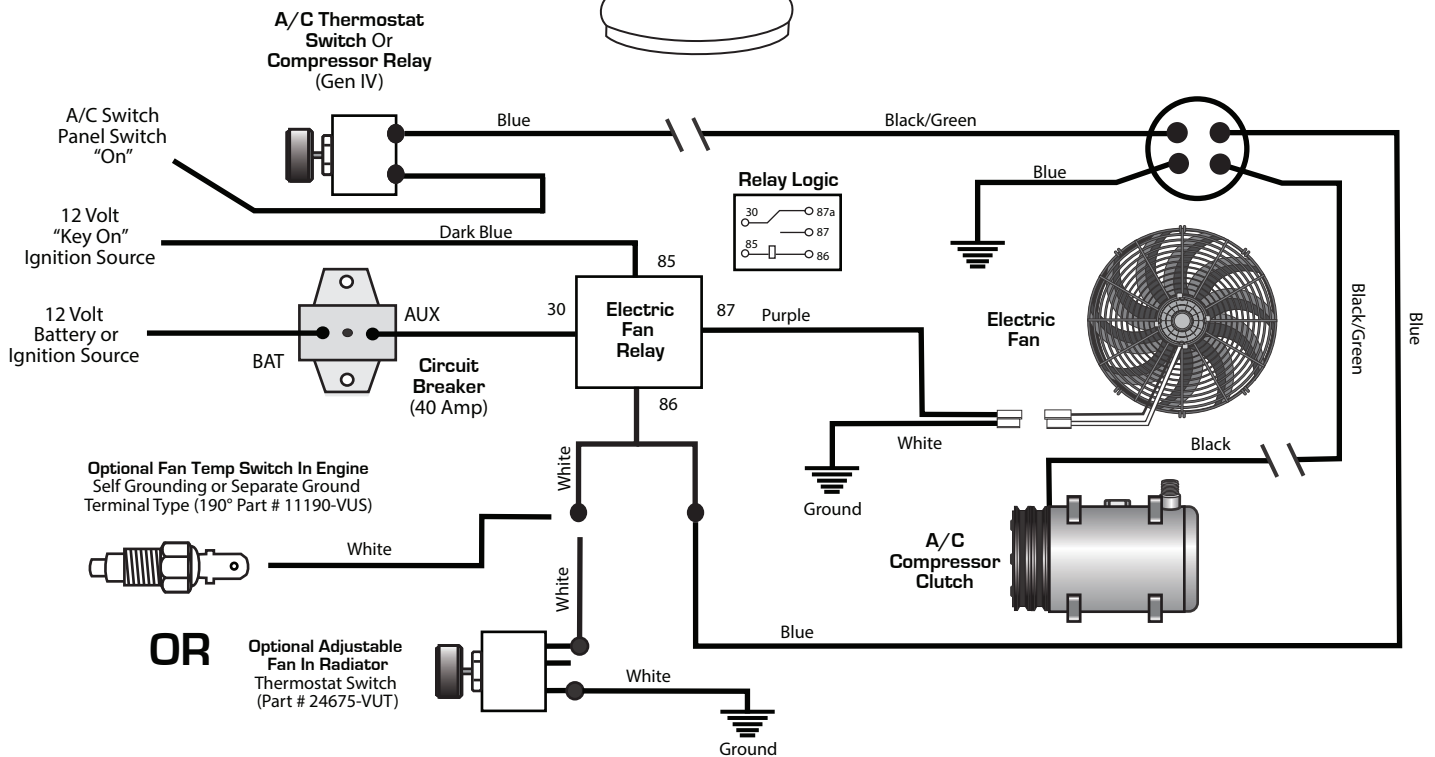

CHROME DRIER w/ TRINARY SWITCH 07309-VUQ

DRIER KIT PACKING LIST

No.	QTY.	PART No.	DESCRIPTION
1.	1	01311-VUQ	CHROME DRIER
2.	1	02312-VUQ	DRIER CLAMP POLISHED
3.	1	110860	MALE TRINARY SWITCH
4.	1	16007-VUB	CHROME DRIER HARDWARE KIT

CHECKED BY: _____
 PACKED BY: _____
 DATE: _____

INSTALLATION INSTRUCTIONS

- REMOVE DRIER CAPS.
- INSERT DRIER BRACKET OVER DRIER TIGHTEN SET SCREW SNUGLY TO HOLD DRIER IN BRACKET.
- RE-INSTALL DRIER CAPS.
- FASTEN BOLTS AS SHOWN