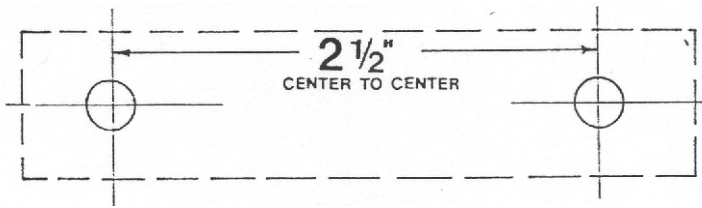

CHROME DRIER w/ TRINARY SWITCH 07309-VUQ

DRIER KIT PACKING LIST

No.	QTY.	PART No.	DESCRIPTION
1.	1	01311-VUQ	CHROME DRIER
2.	1	02312-VUQ	DRIER CLAMP POLISHED
3.	1	110860	MALE TRINARY SWITCH
4.	1	16007-VUB	CHROME DRIER HARDWARE KIT

CHECKED BY: _____
 PACKED BY: _____
 DATE: _____

INSTALLATION INSTRUCTIONS

- REMOVE DRIER CAPS.
- INSERT DRIER BRACKET OVER DRIER TIGHTEN SET SCREW SNUGLY TO HOLD DRIER IN BRACKET.
- RE-INSTALL DRIER CAPS.
- FASTEN BOLTS AS SHOWN