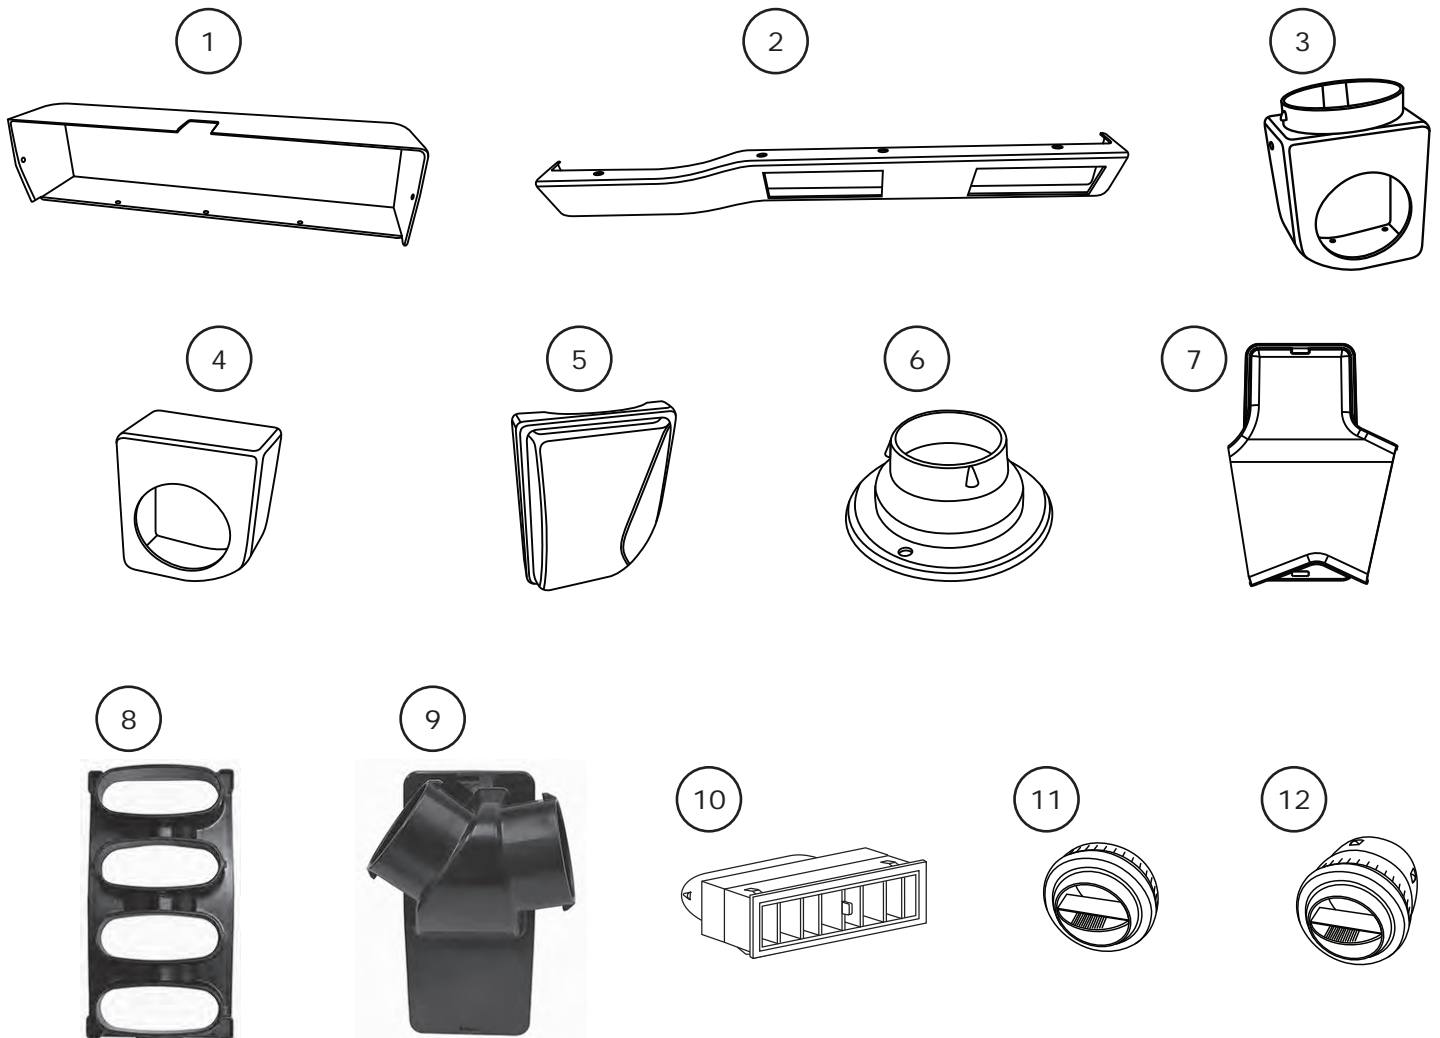

**NOTE: Images may not depict actual parts and quantities.
Refer to packing list for actual parts and quantities.**