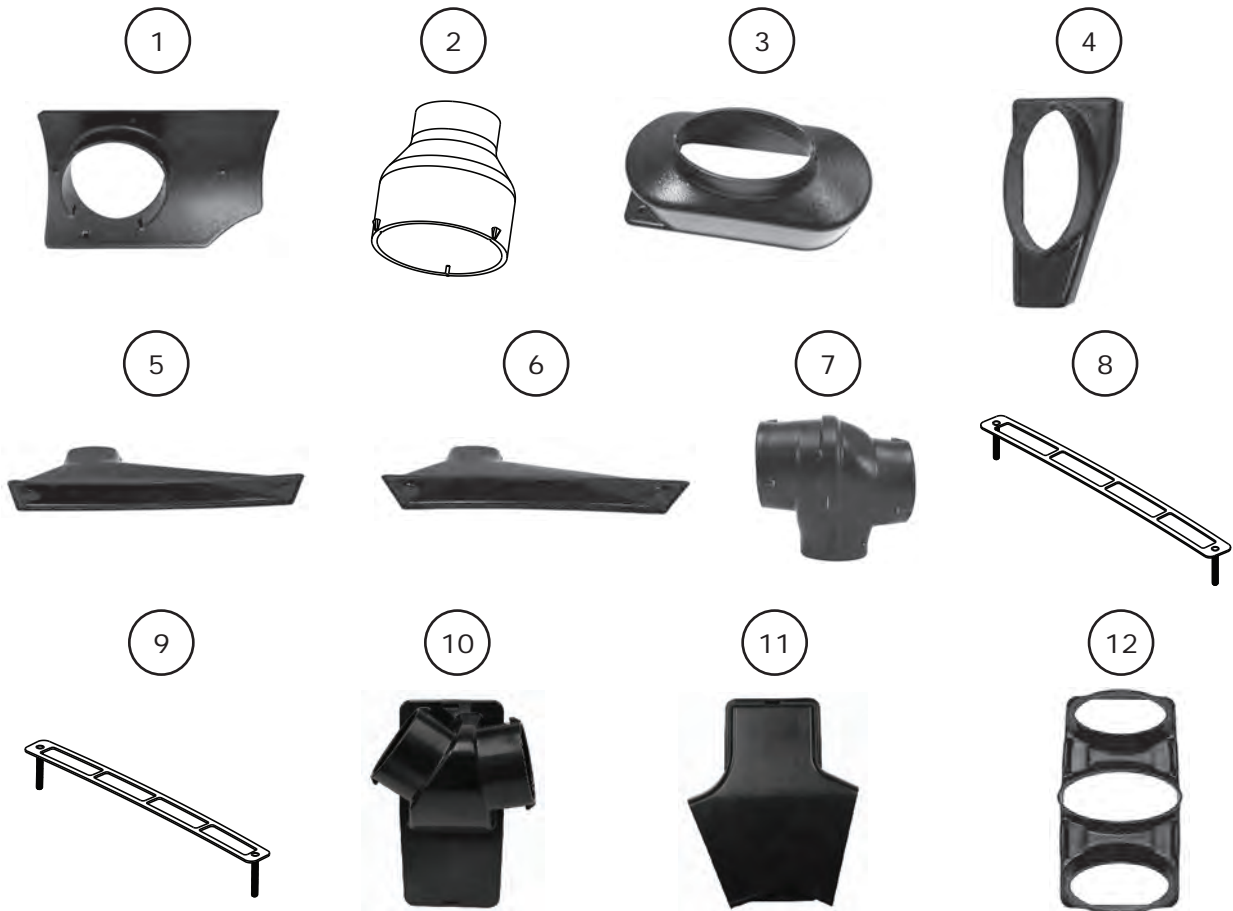

**NOTE: Images may not depict actual parts and quantities.
Refer to packing list for actual parts and quantities.**