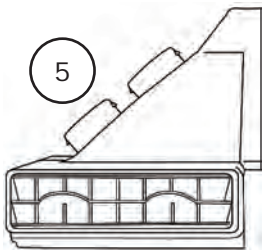

**NOTE: Images may not depict actual parts and quantities.
Refer to packing list for actual parts and quantities.**