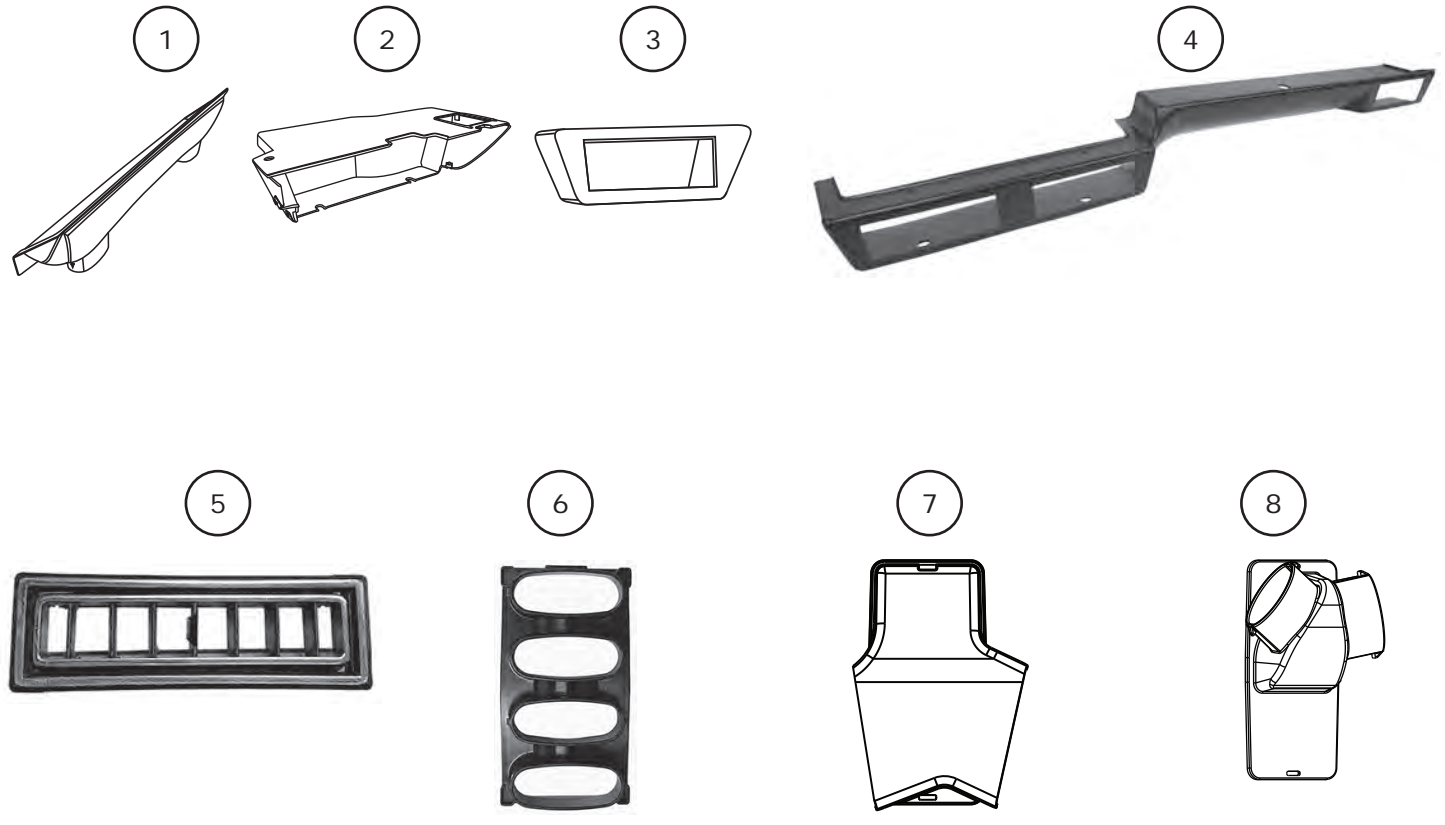

www.vintageair.com

Packing List: 1961-62 Impala without A/C Gen 5 Plastics Kit (593065)

No.	Qty.	Part No.	Description
1.	1	625061	Defrost Duct
2.	1	624162	Glove Box
3.	1	494052	Bezel, Driver-Side Louver
4.	1	494162	Bezel, Center/Passenger-Side Louver
5.	4	49057-VUL	Louver, 4 3/4" x 1 1/2" with 2 1/2" Hose Adapter
6.	1	625330	Plenum, Dash
7.	1	625340	Plenum, Floor
8.	1	625331	Plenum, Defrost

Checked By: _____
 Packed By: _____
 Date: _____

**NOTE: Images may not depict actual parts and quantities.
 Refer to packing list for actual parts and quantities.**