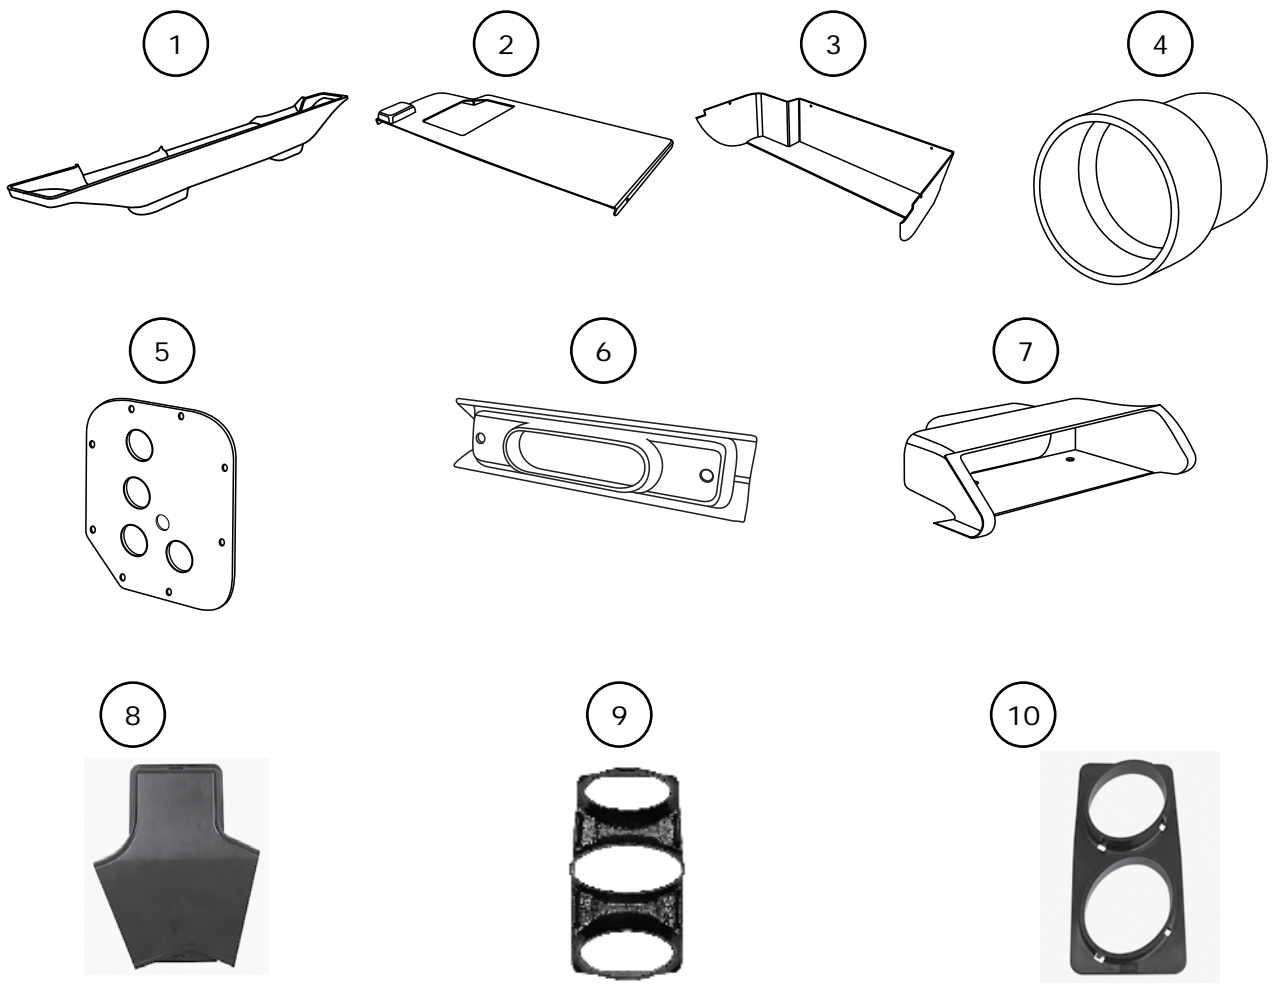

**NOTE: Images may not depict actual parts and quantities.
Refer to packing list for actual parts and quantities.**