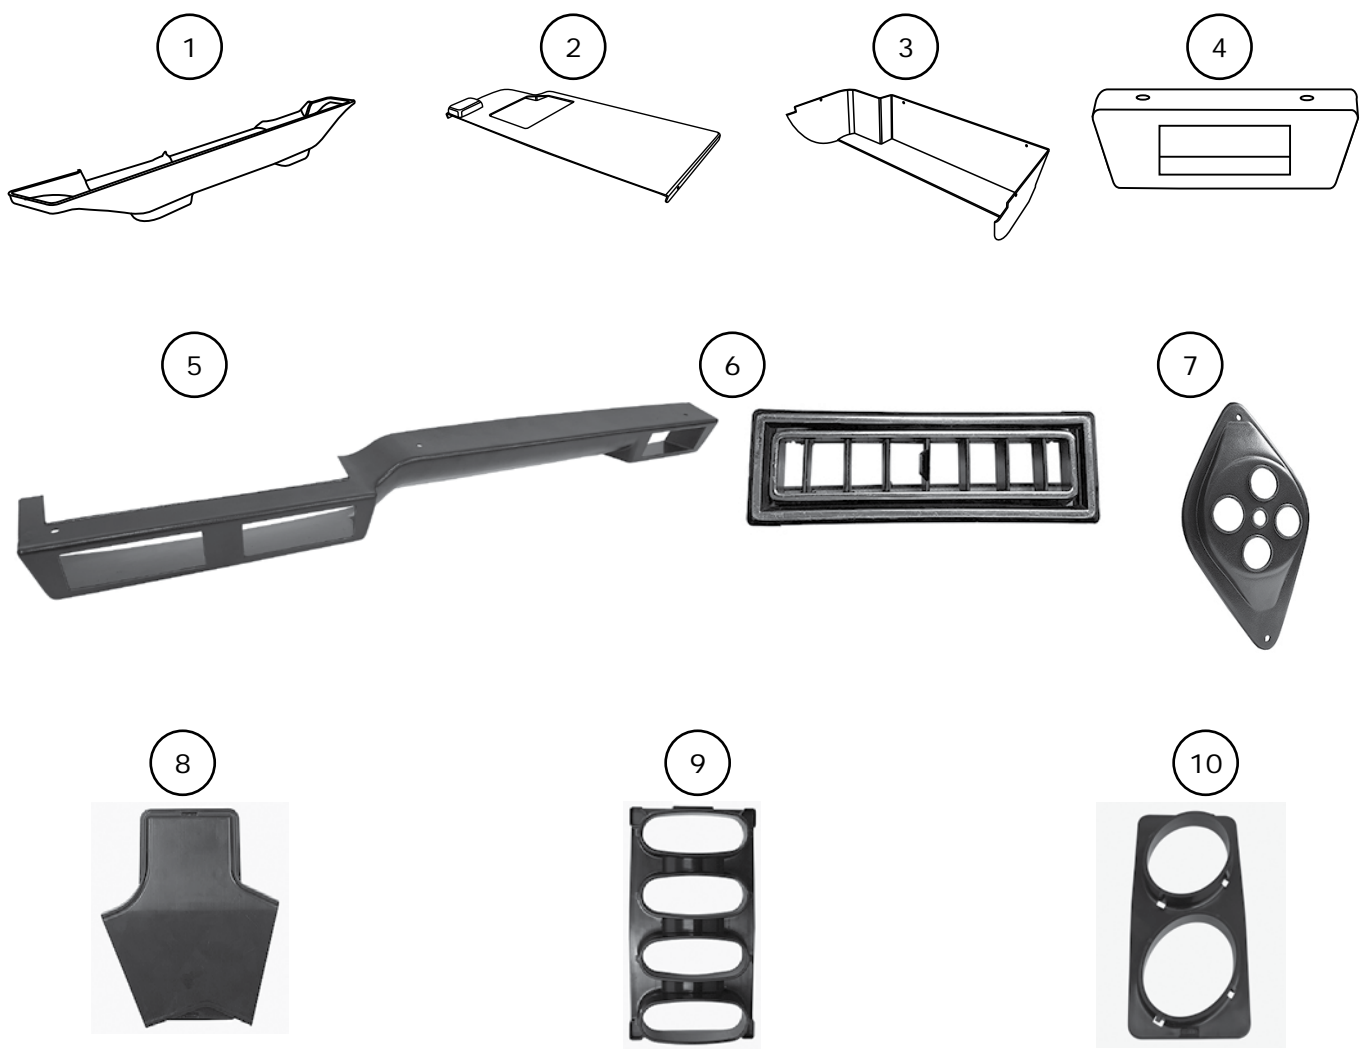

**NOTE: Images may not depict actual parts and quantities.
Refer to packing list for actual parts and quantities.**