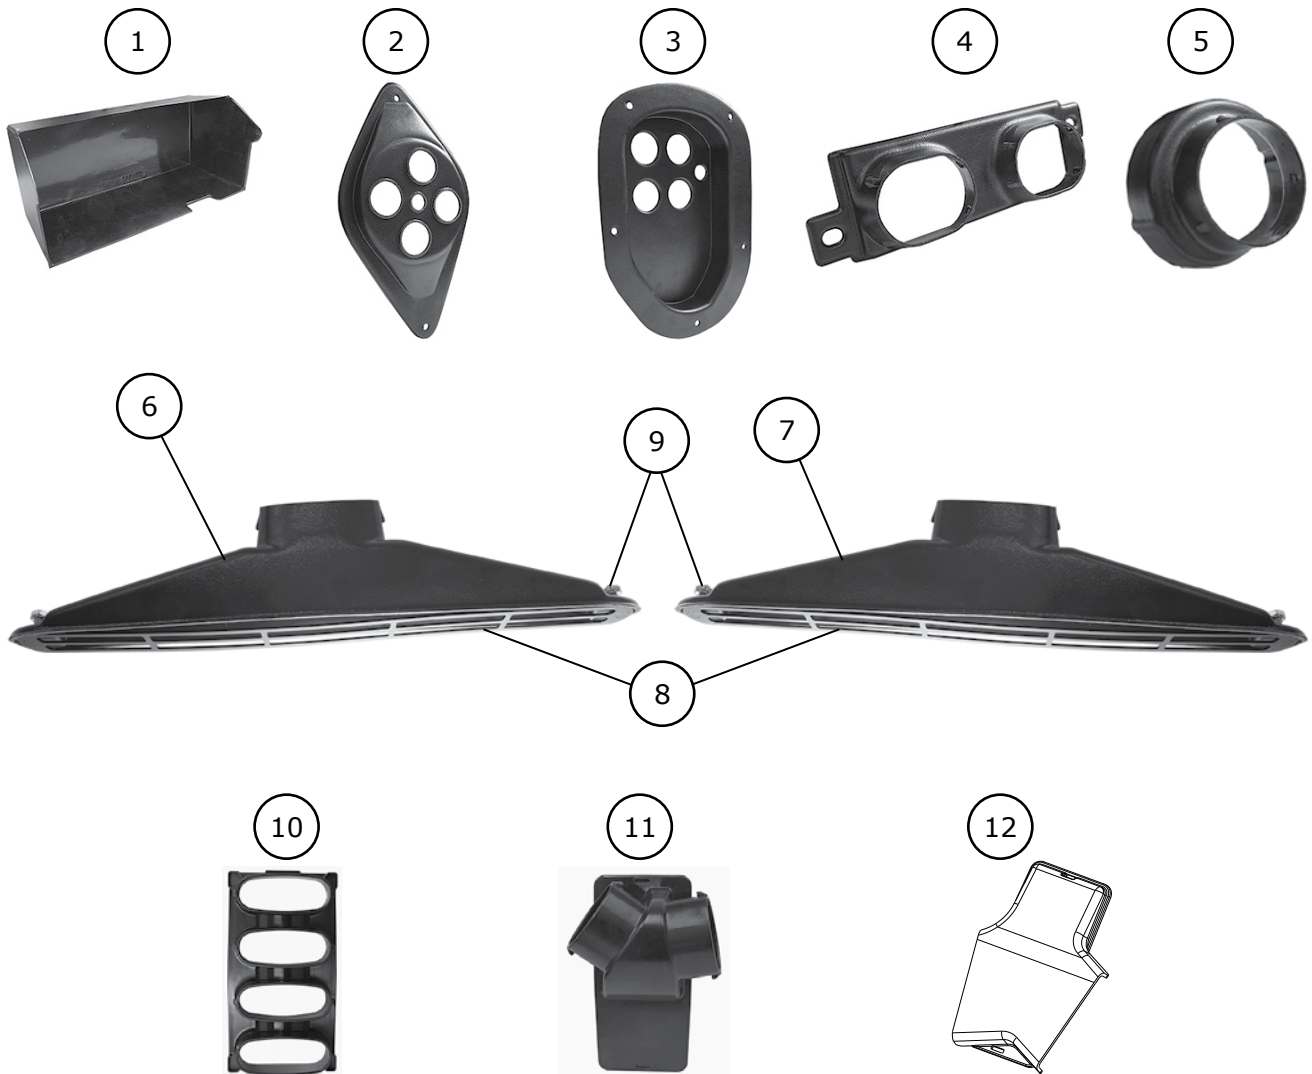

**NOTE: Images may not depict actual parts and quantities.
Refer to packing list for actual parts and quantities.**