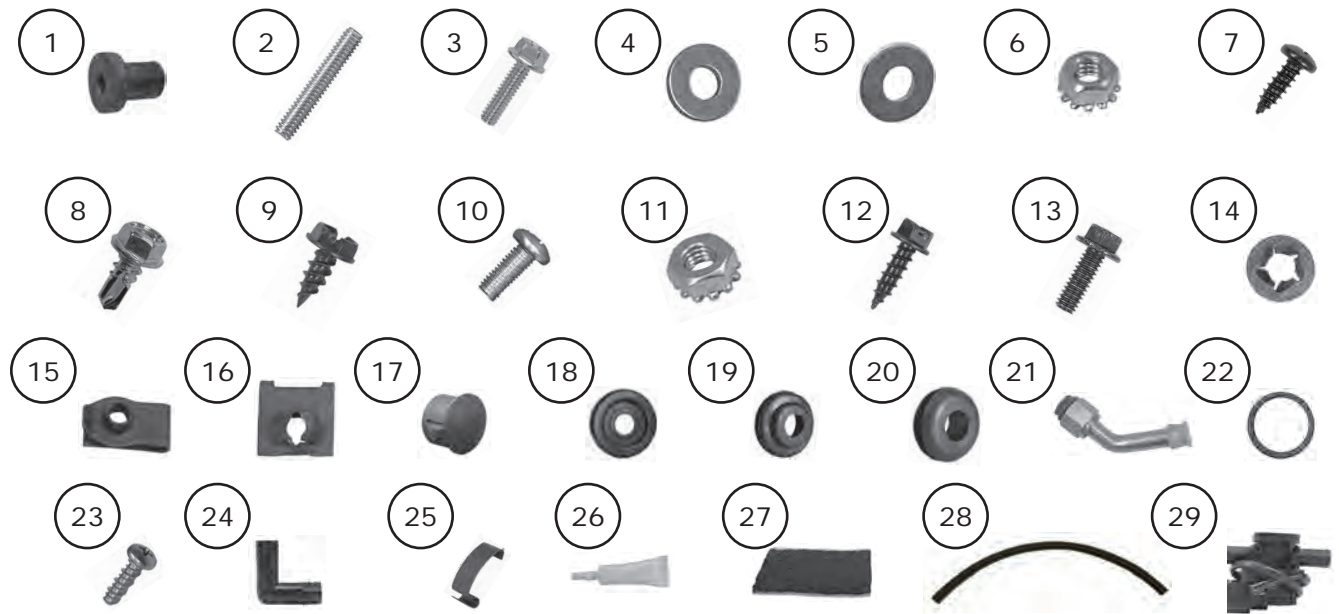

www.vintageair.com

Packing List: 1961-62 Impala with A/C Gen 5 Installation Kit (634355)

No.	Qty.	Part No.	Description
1.	1	18102-VUB	Well Nut, 1/4-20
2.	1	180880	Stud, 1/4-20, Full-Threaded
3.	1	188888	Bolt, 1/4-20 x 1", Serrated Flange
4.	2	18123-VUB	Washer, 3/16" x 1/2", Flat
5.	5	18125-VUB	Washer, 1/4" USS, Flat
6.	5	18152-VUB	Nut with Star Washer, 1/4-20
7.	2	18235-VUB	Screw, #8 x 1/2", Pan Head
8.	1	182465	Screw, #12 x 1/2", Self-Tapping
9.	4	18247-VUB	Screw, #10 x 1/2", Sheet Metal
10.	4	18250-VUB	Screw, 10-32 x 1/2", Pan Head
11.	4	18251-VUB	Nut with Star Washer, 10-32
12.	13	18266-VUB	Screw, #14 x 3/4", Washer Head
13.	9	182872	Bolt, 1/4-20 x 3/4" Serrated Flange, Black
14.	5	189125-MUR	Bolt Retainer, 1/4", Pushnut
15.	1	18978-VUB	U-nut, 1/4-20
16.	1	18979-VUB	J-nut, #8
17.	4	31102-GUR	Plug, 1/2", Plastic
18.	2	33133-VUI	Grommet, 1 1/4" x 1" with 1/2" Hole
19.	6	33137-VUI	Grommet, Large
20.	2	33144-VUI	Grommet, 7/8" O.D. x 3/8" I.D.
21.	2	121034	Fitting, 45°, Heater
22.	2	33859-VUF	O-ring, #10
23.	4	185588	Screw, #10 x 5/8"
24.	1	65598-VUE	Drain Elbow, 1/2"
25.	8	187926	Spring Clip
26.	1	41117-VUP	Refrigerent Oil
27.	20"	49003-VUP	Press Tape
28.	20"	31050-VUD	Drain Hose, 1/2"
29.	1	461171	Valve, Heater Control, 3-Wire

Checked By: _____
Packed By: _____
Date: _____

**NOTE: Images may not depict actual parts and quantities.
Refer to packing list for actual parts and quantities.**