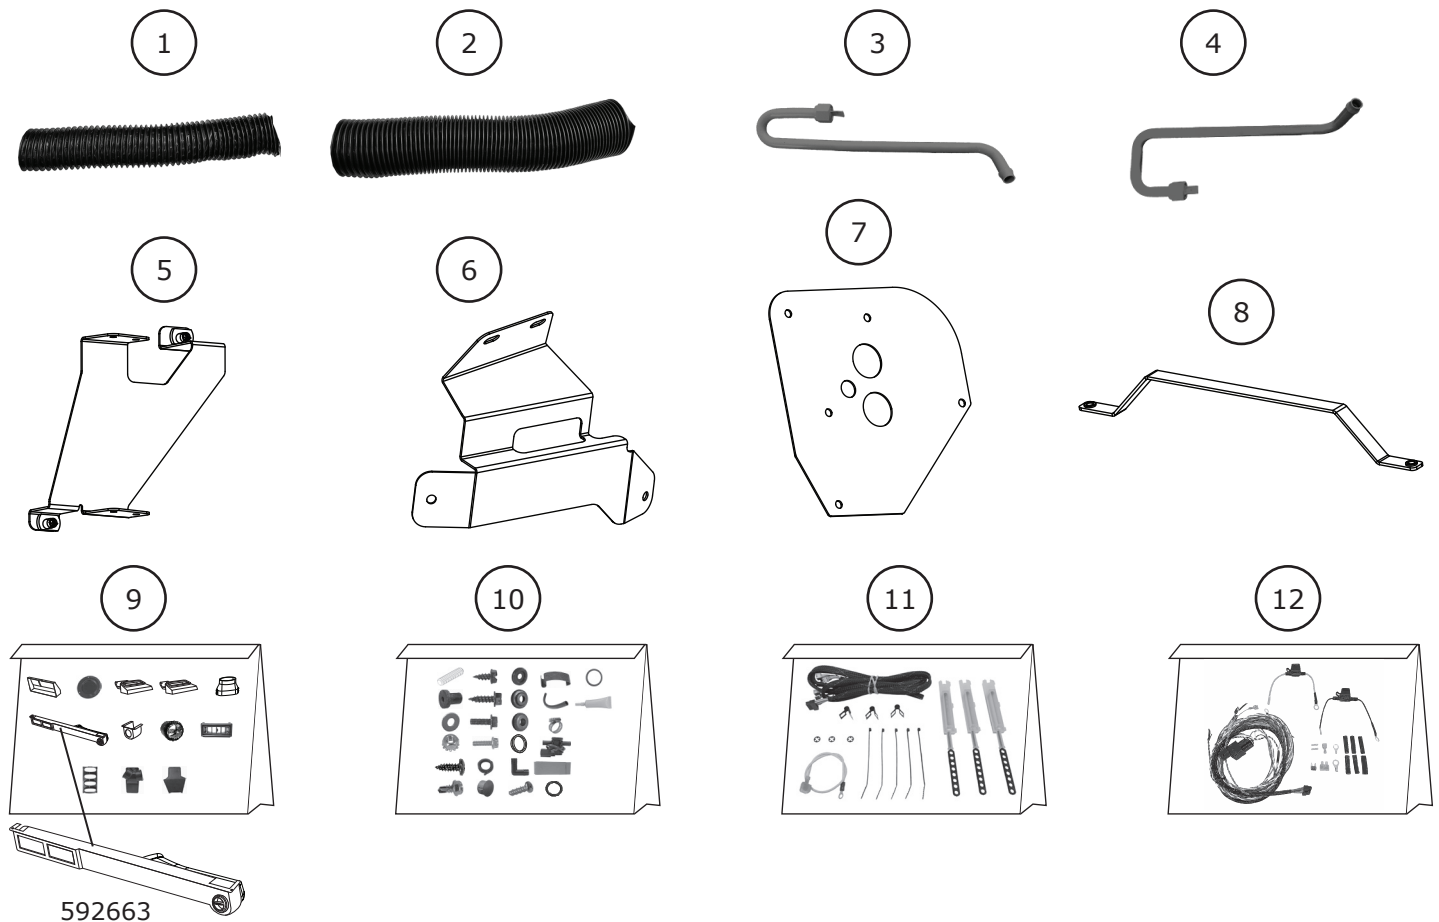

www.vintageair.com

Packing List: 1966-67 Chevrolet Nova Gen 5 Accessory Kit (781307)

No.	Qty.	Part No.	Description
1.	8'	06200-VUE	Duct Hose, 2"
2.	7'	06250-VUE	Duct Hose, 2 1/2"
3.	1	091987	Hardline, Upper Heater
4.	1	091988	Hardline, Lower Heater
5.	1	640720	Bracket, Firewall Assembly
6.	1	640722	Bracket, Cowl
7.	1	641077	Firewall Cover
8.	1	642084	Wiper Linkage Assembly
9.	1	593075	Plastics Kit
10.	1	631307	Installation Kit
11.	1	473062	Control Panel Conversion Kit
12.	1	235000	Wiring Kit, Gen 5 Universal

Checked By: _____
Packed By: _____
Date: _____

**NOTE: Images may not depict actual parts and quantities.
Refer to packing list for actual parts and quantities.**