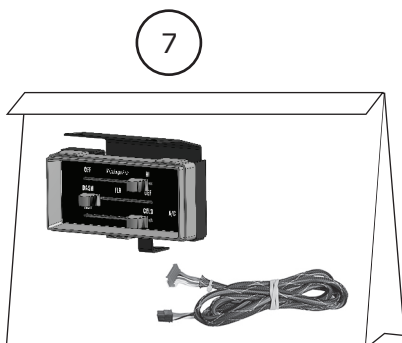

www.vintageair.com

Packing List: 1968 Chevrolet Nova without A/C Gen 5 Accessory Kit (781308)

No.	Qty.	Part No.	Description
1.	3'	06200-VUE	Duct Hose, 2"
2.	12'	06250-VUE	Duct Hose, 2 1/2"
3.	1	640719	Bracket, Evaporator Dash
4.	1	640717	Bracket, Evaporator Firewall
5.	1	640687	Firewall Cover
6.	1	593069	Plastics Kit
7.	1	471068	Control Panel Kit
8.	1	235000	Wiring Kit, Gen 5 Universal
9.	1	631308	Installation Kit

Checked By: _____
Packed By: _____
Date: _____

**NOTE: Images may not depict actual parts and quantities.
Refer to packing list for actual parts and quantities.**