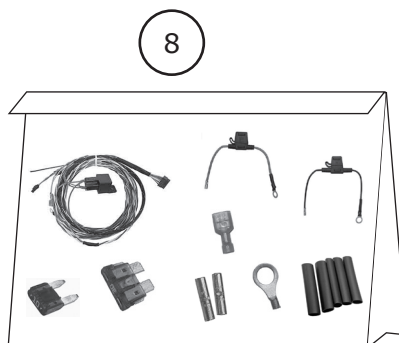

www.vintageair.com

Packing List: 1968 Chevrolet Nova without A/C Gen 5 Accessory Kit (781308)

No.	Qty.	Part No.	Description
1.	3'	06200-VUE	Duct Hose, 2"
2.	12'	06250-VUE	Duct Hose, 2 1/2"
3.	1	640719	Bracket, Evaporator Dash
4.	1	640717	Bracket, Evaporator Firewall
5.	1	640687	Firewall Cover
6.	1	593069	Plastics Kit
7.	1	471068	Control Panel Kit
8.	1	235000	Wiring Kit, Gen 5 Universal
9.	1	631308	Installation Kit

Checked By: _____
Packed By: _____
Date: _____

**NOTE: Images may not depict actual parts and quantities.
Refer to packing list for actual parts and quantities.**