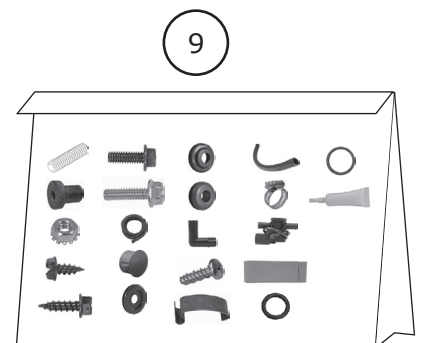

www.vintageair.com

Packing List: 1968 Chevrolet Nova without A/C Gen 5 Accessory Kit (781308)

No.	Qty.	Part No.	Description
1.	3'	06200-VUE	Duct Hose, 2"
2.	12'	06250-VUE	Duct Hose, 2 1/2"
3.	1	640719	Bracket, Evaporator Dash
4.	1	640717	Bracket, Evaporator Firewall
5.	1	640687	Firewall Cover
6.	1	593069	Plastics Kit
7.	1	471068	Control Panel Kit
8.	1	235000	Wiring Kit, Gen 5 Universal
9.	1	631308	Installation Kit

Checked By: _____
Packed By: _____
Date: _____

**NOTE: Images may not depict actual parts and quantities.
Refer to packing list for actual parts and quantities.**