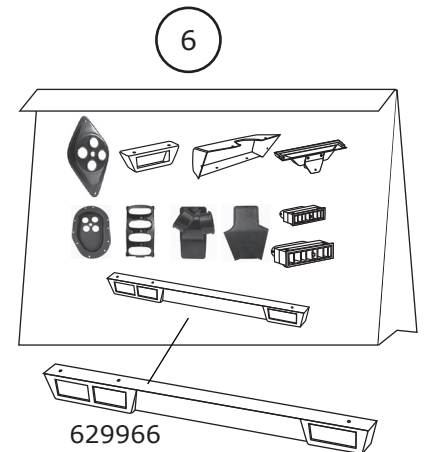

www.vintageair.com

Packing List: 1968 Chevrolet Nova without A/C Gen 5 Accessory Kit (781308)

No.	Qty.	Part No.	Description
1.	3'	06200-VUE	Duct Hose, 2"
2.	12'	06250-VUE	Duct Hose, 2 1/2"
3.	1	640719	Bracket, Evaporator Dash
4.	1	640717	Bracket, Evaporator Firewall
5.	1	640687	Firewall Cover
6.	1	593069	Plastics Kit
7.	1	471068	Control Panel Kit
8.	1	235000	Wiring Kit, Gen 5 Universal
9.	1	631308	Installation Kit

Checked By: _____
Packed By: _____
Date: _____

**NOTE: Images may not depict actual parts and quantities.
Refer to packing list for actual parts and quantities.**