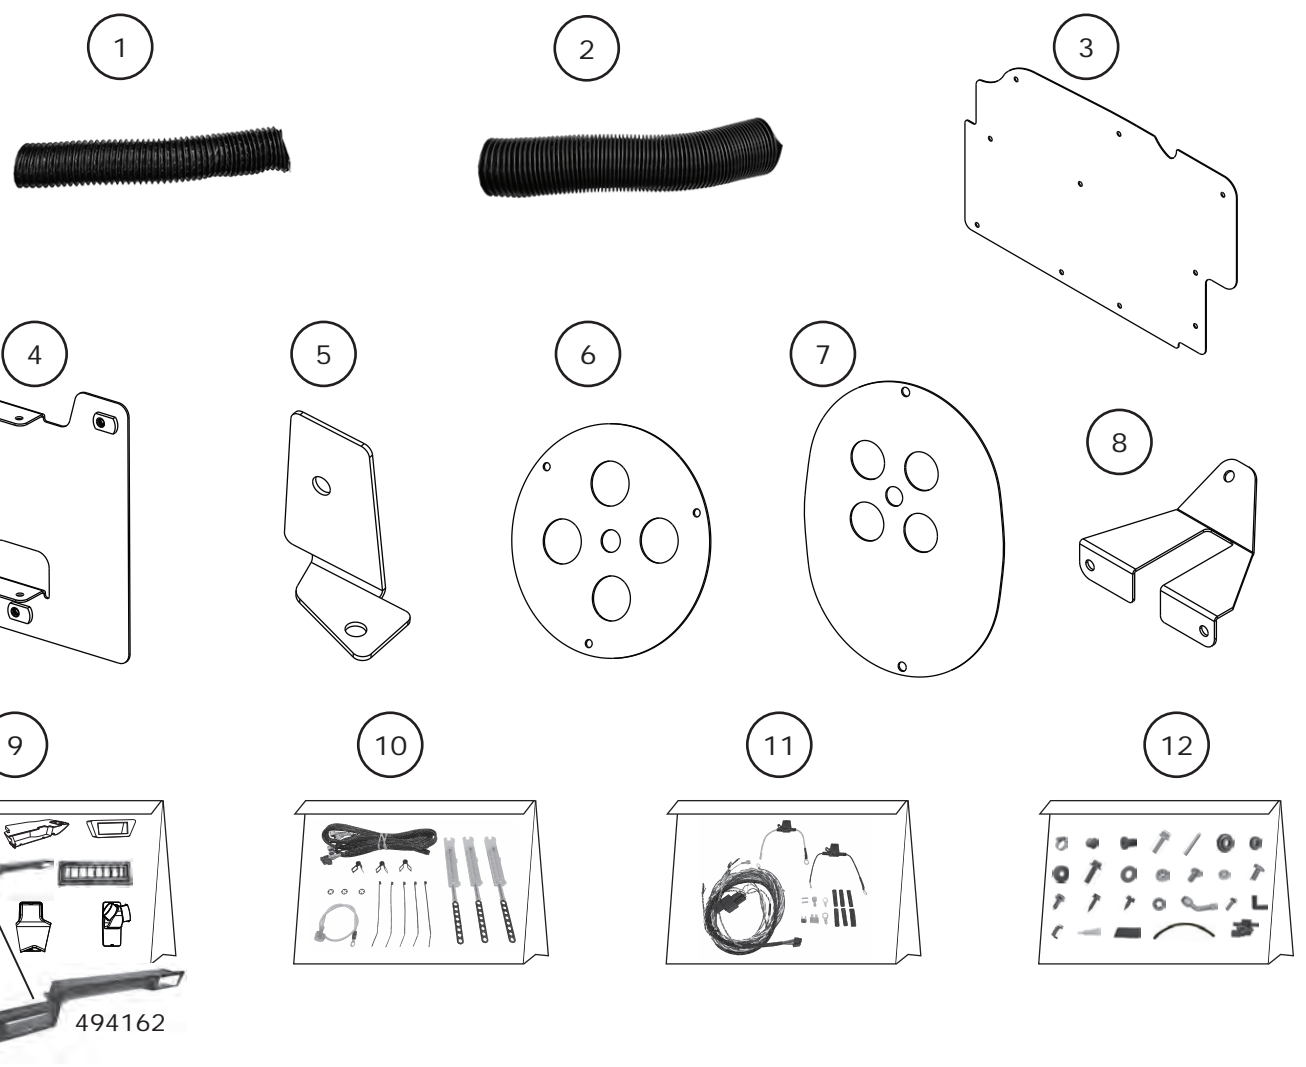

www.vintageair.com

**Packing List:
1961-62 Impala
without A/C
Gen 5 Accessory Kit (781355)**

No.	Qty.	Part No.	Description
1.	6'	06200-VUE	Duct Hose, 2"
2.	9'	06250-VUE	Duct Hose, 2 1/2"
3.	1	643570	Firewall Cover
4.	1	643572	Bracket, Evaporator Firewall
5.	1	643573	Bracket, Evaporator Dash
6.	1	643560	Fresh Air Cover
7.	1	643561	Kick Panel Cover
8.	1	643067	Bracket, Defroster/Speaker
9.	1	593065	Plastics Kit
10.	1	471062	Control Panel Conversion Kit
11.	1	235000	Wiring Kit, Gen 5 Universal
12.	1	631355	Installation Kit

Checked By: _____
Packed By: _____
Date: _____

**NOTE: Images may not depict actual parts and quantities.
Refer to packing list for actual parts and quantities.**