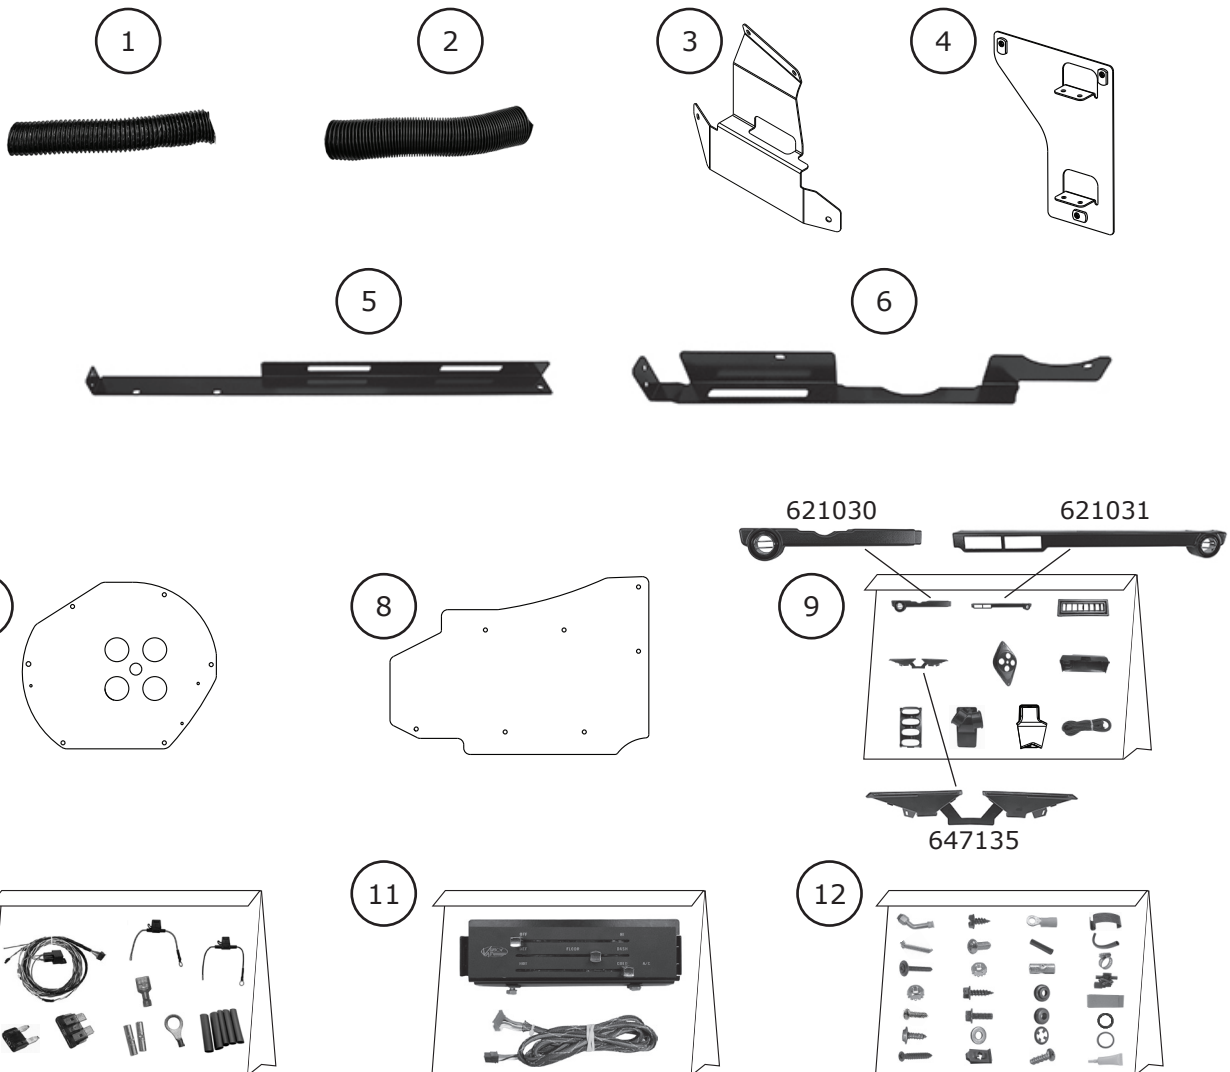

www.vintageair.com

Packing List: 1965-66 Impala without A/C Gen 5 Accessory Kit (781358)

No.	Qty.	Part No.	Description
1.	4'	06200-VUE	Duct Hose, 2"
2.	11'	06250-VUE	Duct Hose, 2 1/2"
3.	1	643216	Bracket, Evaporator Dash
4.	1	643220	Bracket, Evaporator Firewall
5.	1	647145	Bracket, Louver Support, Driver-Side
6.	1	647147	Bracket, Louver Support, Passenger-Side
7.	1	647146	Kick Panel Cover
8.	1	647140	Firewall Cover
9.	1	593083	Plastics Kit
10.	1	235000	Wiring Kit, Gen 5 Universal
11.	1	473247	Control Panel Kit
12.	1	631358	Installation Kit

Checked By: _____
Packed By: _____
Date: _____

**NOTE: Images may not depict actual parts and quantities.
Refer to packing list for actual parts and quantities.**