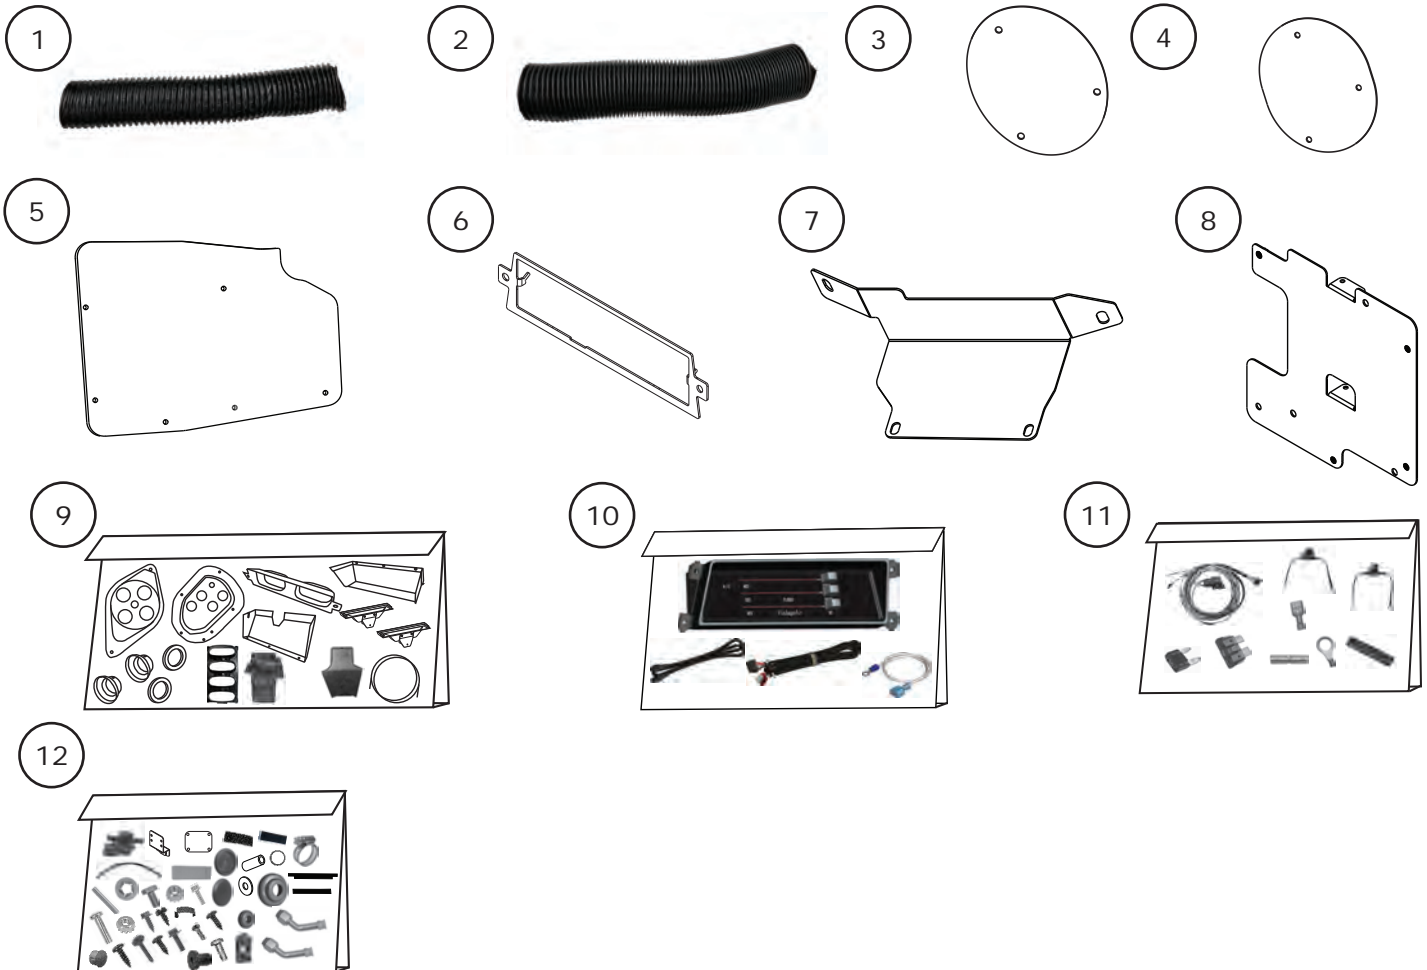

**NOTE: Images may not depict actual parts and quantities.
Refer to packing list for actual parts and quantities.**