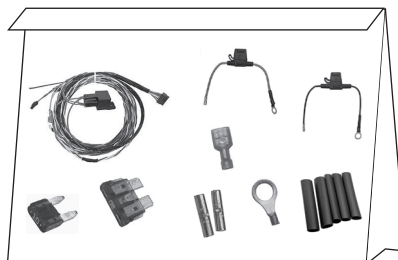

# Packing List: 1968 Chevrolet Nova with A/C Gen 5 Accessory Kit (784308)

No.	Qty.	Part No.	Description
1.	3'	06200-VUE	Duct Hose, 2"
2.	12'	06250-VUE	Duct Hose, 2 1/2"
3.	1	640719	Bracket, Dash
4.	1	640708	Bracket, Evaporator Firewall
5.	1	640684	Firewall Cover
6.	1	640678-FCR	Inner Fender Cover
7.	1	593068	Plastics Kit
8.	1	471068	Control Panel Kit
9.	1	235000	Wiring Kit, Gen 5 Universal
10.	1	634308	Installation Kit

8

9

10

**NOTE: Images may not depict actual parts and quantities.  
Refer to packing list for actual parts and quantities.**