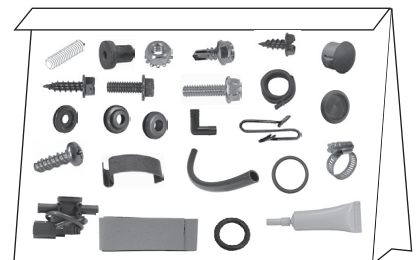

# Packing List: 1968 Chevrolet Nova with A/C Gen 5 Accessory Kit (784308)

No.	Qty.	Part No.	Description
1.	3'	06200-VUE	Duct Hose, 2"
2.	12'	06250-VUE	Duct Hose, 2 1/2"
3.	1	640719	Bracket, Dash
4.	1	640708	Bracket, Evaporator Firewall
5.	1	640684	Firewall Cover
6.	1	640678-FCR	Inner Fender Cover
7.	1	593068	Plastics Kit
8.	1	471068	Control Panel Kit
9.	1	235000	Wiring Kit, Gen 5 Universal
10.	1	634308	Installation Kit

8

9

10

**NOTE: Images may not depict actual parts and quantities.  
Refer to packing list for actual parts and quantities.**