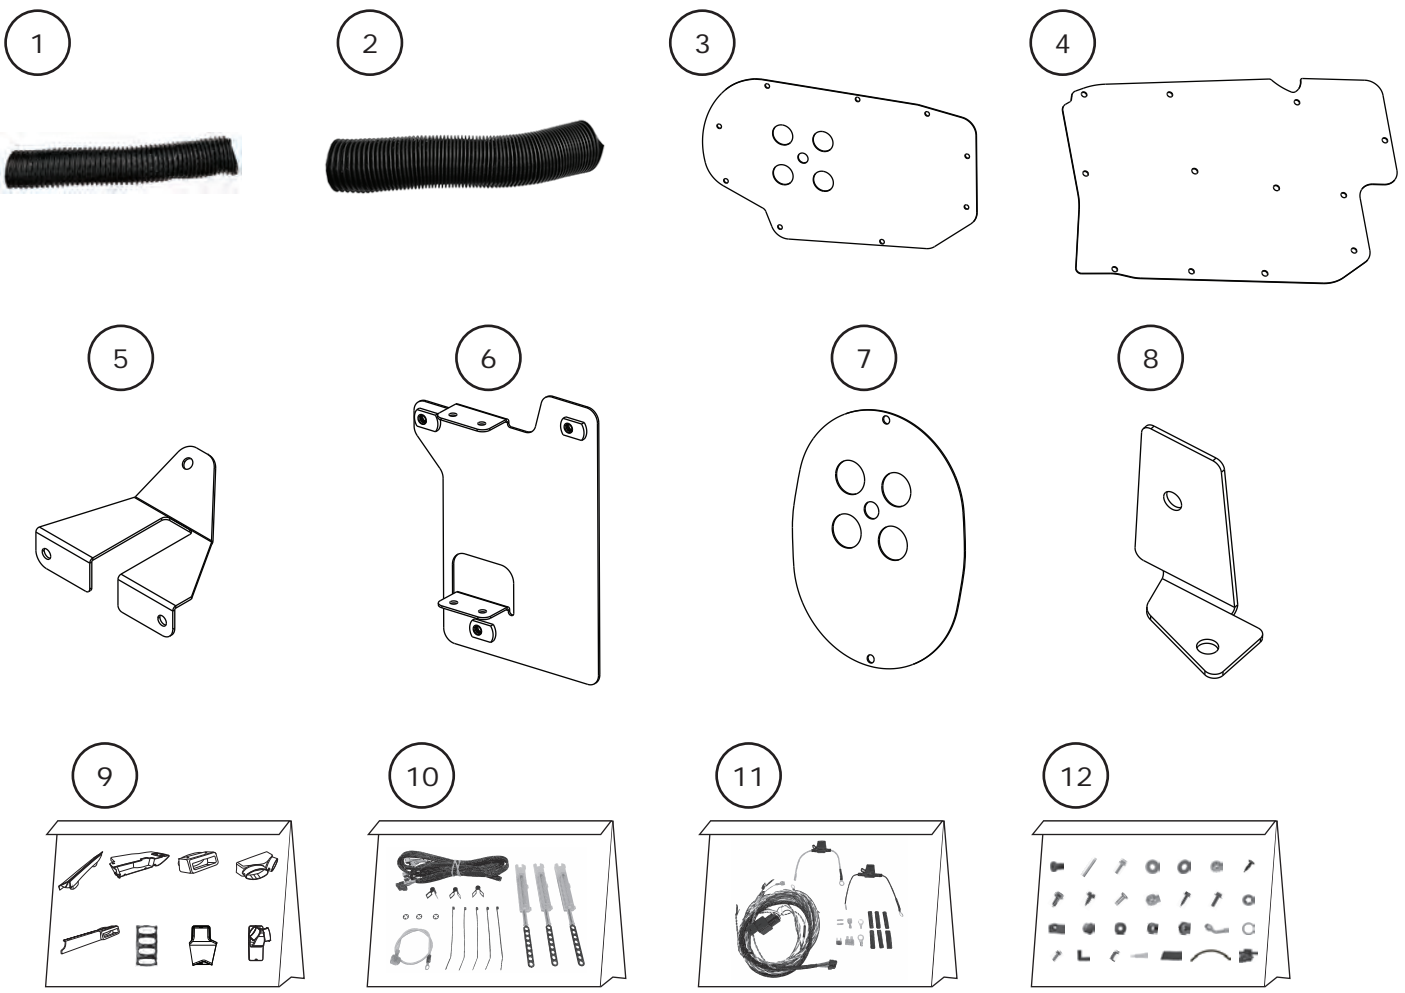

www.vintageair.com

**Packing List:
1961-62 Impala
with A/C
Gen 5 Accessory Kit (784355)**

No.	Qty.	Part No.	Description
1.	6'	06200-VUE	Duct Hose, 2"
2.	9'	06250-VUE	Duct Hose, 2 1/2"
3.	1	643568	Fresh Air Cover
4.	1	643571	Firewall Cover
5.	1	643067	Bracket, Defroster/Speaker
6.	1	643572	Bracket, Evaporator Firewall
7.	1	643561	Kick Panel Cover
8.	1	643573	Bracket, Evaporator Dash
9.	1	593064	Plastics Kit
10.	1	471062	Control Panel Conversion Kit
11.	1	235000	Wiring Kit, Gen 5 Universal
12.	1	634355	Installation Kit

Checked By: _____
Packed By: _____
Date: _____

**NOTE: Images may not depict actual parts and quantities.
Refer to packing list for actual parts and quantities.**