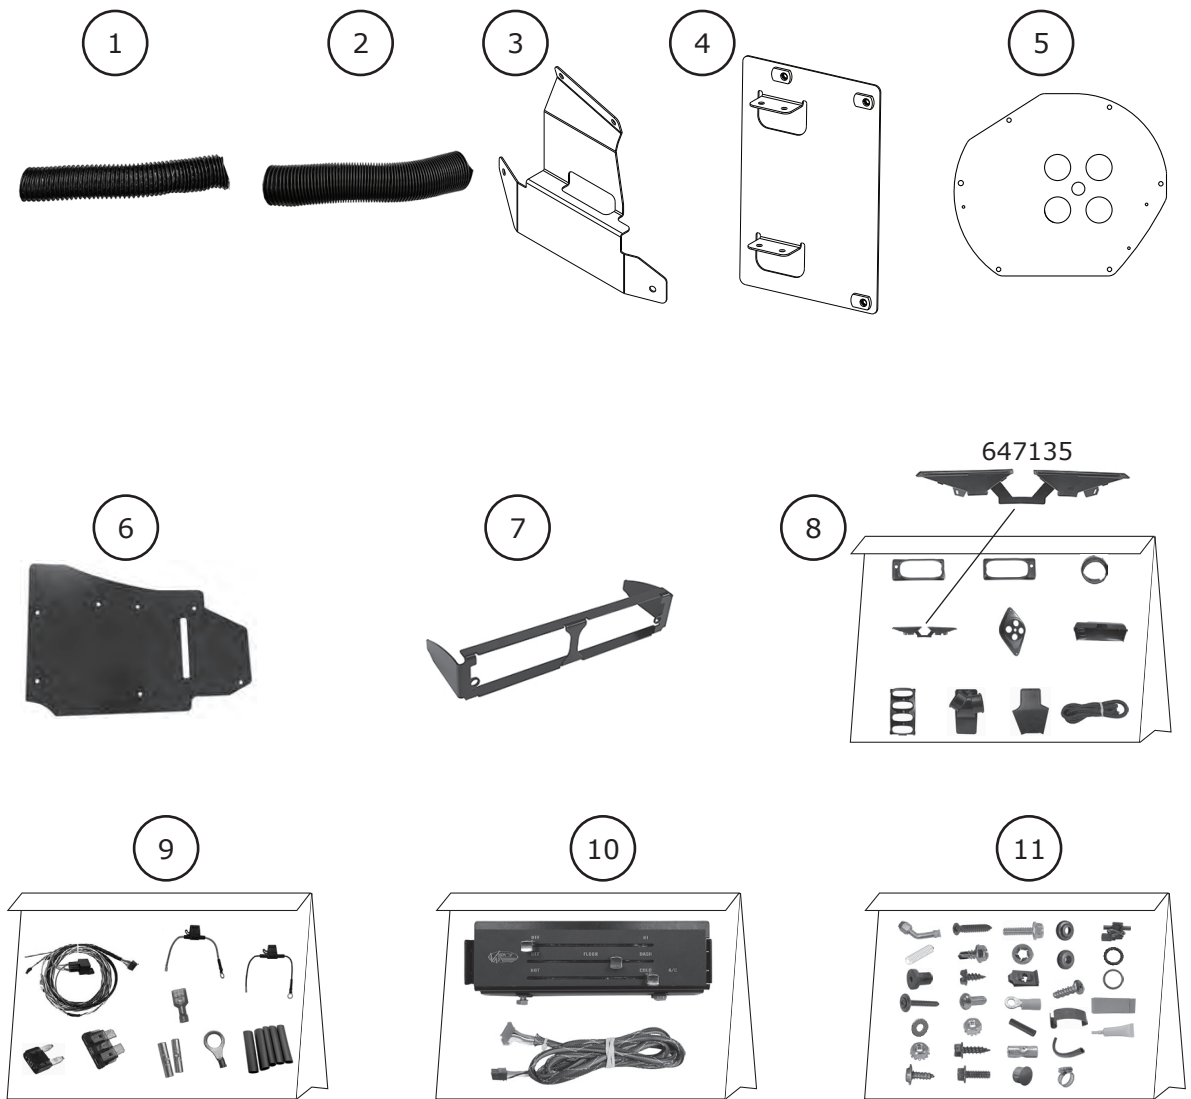

**NOTE: Images may not depict actual parts and quantities.
Refer to packing list for actual parts and quantities.**